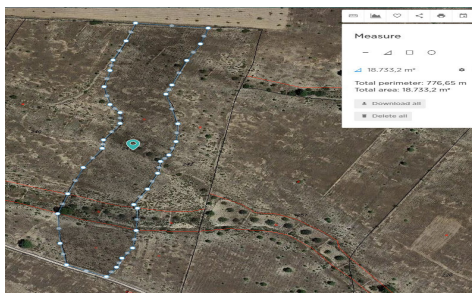

0

0

N/A

18,671m²

N/A

This legal building plot is located in Jumilla. The plot has 18671 m². You will can build your dream house in Spain, and enjoy the lovely views from this land. We are specialists in the Costa Blanca and Costa Calida specialising in the Alicante and Murcia Inland regions with a particular emphasis on Elda, Pinoso, Aspe, Elche and surrounding areas. We are an established, well known and trusted company that has built a solid reputation amongst buyers and sellers since we began trading in 2004. We offer a complete service with no hidden charges or surprises, starting with sourcing the property, right through to completion, and an unrivalled after sales...(Ask for More Details!)