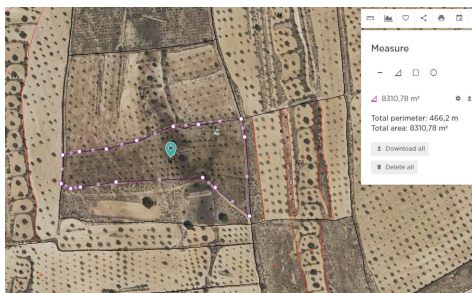

## Land a Plots in Jumilla

**€29,995**

0

0

N/A

8,310m<sup>2</sup>

N/A

This legal building plot is located in Jumilla. The plot has 8310 m2 m2. You will can build your dream house in Spain, and enjoy the lovely views from this land. We are specialists in the Costa Blanca and Costa Calida specialising in the Alicante and Murcia Inland regions with a particular emphasis on Elda, Pinoso, Aspe, Elche and surrounding areas. We are an established, well known and trusted company that has built a solid reputation amongst buyers and sellers since we began trading in 2004. We offer a complete service with no hidden charges or surprises, starting with sourcing the property, right through to completion, and an unrivalled after sales...(Ask for More Details!)