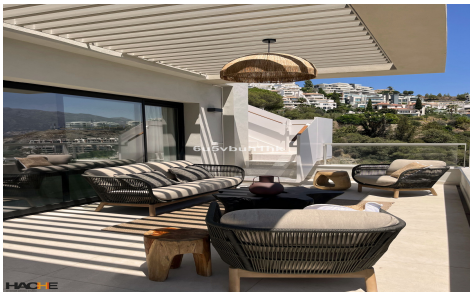

3

2

101m²

N/A

N/A

Nestled within an exclusive development of just 14 units, this stunning penthouse is situated alongside the renowned La Quinta Golf resort, celebrated for its exceptional golfing experience and prime location. Enjoy effortless access to nearby amenities, including the charming town of San Pedro and the vibrant, glamorous Puerto Banús.

The highlight of this exquisite property is its expansive 104 m² terrace, offering breathtaking views of the lush golf course, sea and mountains. Large windows throughout the home flood the interiors with natural light, enhancing the sense of openness and tranquility.

The open-plan, fully fitted kitchen seamlessly connects to the elegant living area, creating an inviting