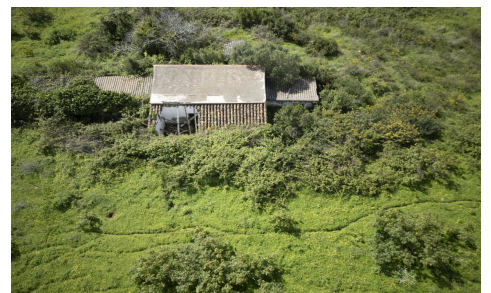

BC54301XJ

Land a Plots in Manilva **€1,849,000**

0

0

120m²

35,642m²

N/A

LARGE RUSTIC PROPERTY WITH GREAT POTENTIAL IN THE LA DUQUESA AREA - MANILVA
 We present this interesting rustic property located in the Martagina district, within the municipality of Manilva, very close to the La Duquesa area. A charming property with multiple possibilities, situated in a peaceful natural setting yet just minutes from the coast.

The property has a total area of 35,642.80 m², with approximately one-sixth designated for irrigated land and the remainder being dryland, currently wooded. This ample land offers numerous possibilities, whether for developing an agricultural project, enjoying a private natural space, or creating a rural retreat near the sea.