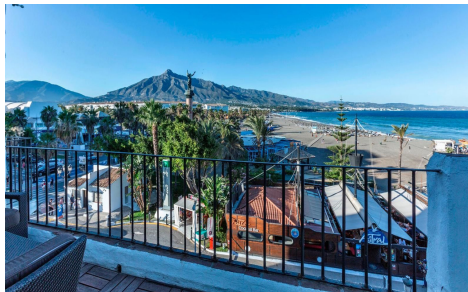

2

1

72m²

N/A

N/A

Beachfront Apartment in Puerto Banús with Sea & La Concha Views

This outstanding beachfront apartment is ideally located in the heart of Puerto Banús, one of Marbella's most prestigious and vibrant destinations. Set within a secure gated community, the property enjoys a prime position just steps away from the beach, renowned restaurants, designer boutiques, and all everyday amenities, offering an effortless Mediterranean lifestyle in a truly privileged setting.

Filled with natural light, the apartment boasts beautiful open views of the Mediterranean Sea and the iconic La Concha mountain. The interior layout has been thoughtfully designed to combine comfort