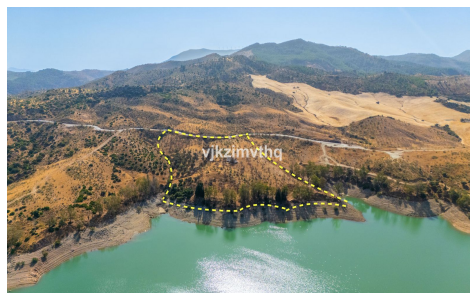

## Land a Plots in Ardales

€700,000

0

0

104m<sup>2</sup>

37,909m<sup>2</sup>

N/A

Prime Commercial Land for Sale - Near Caminito del Rey, El Chorro, Ardales (Guadalhorce Lake District)

An exceptional opportunity to invest in 38,000 m<sup>2</sup> of commercial land in one of Andalusia's top tourist destinations, just minutes from the famous Caminito del Rey and the stunning Guadalhorce Lakes.

Plot Features:

- 100 meters of lake frontage
- Direct road access