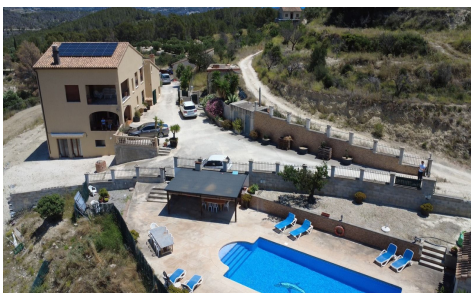

9

5

487m²

13,000m²

N/A

Are you looking for a property with privacy, space, sustainability, and spectacular views? This incredible rustic estate in Lleus, Benissa has it all. Located on a private plot of 13,000 m², this property offers panoramic views of the Mediterranean countryside and is strategically situated just a few minutes' drive from Moraira, Calpe, and Jávea.

An exceptional property, perfect for several families. The estate boasts almost 500 m² built and offers up to three independent homes, making it an ideal option for large families, tourist accommodation, or co-living. In total, it can comfortably accommodate more than 20 people.

Main residence: Spacious living-dining room with fireplace and equipped kitchen in traditional