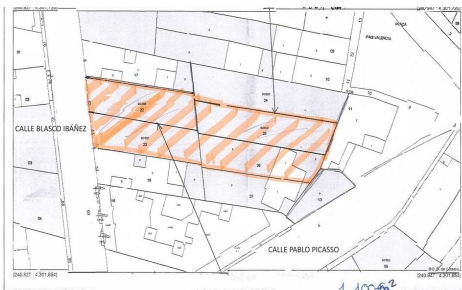

0

0

N/A

1,100m²

N/A

2 plots available in the center of Ondara 1100m²

Great option and location to carry out a hotel or guest house project, perfect for a building with a patio and large garden. It could also be accessed via Pablo Picasso Street.