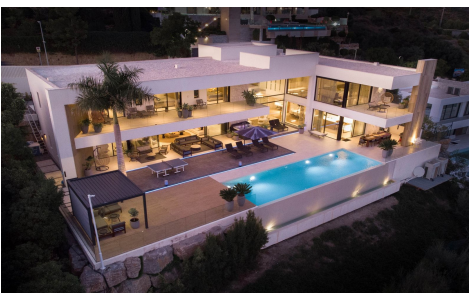

## Villa in Benahavis

€5,600,000

5

6

616m<sup>2</sup>

1,427m<sup>2</sup>

N/A

Stunning contemporary villa with panoramic mountain, golf and sea views in La Alqueria, Benahavis. This exclusive masterpiece, a designer villa by Carlos Lamas, houses a total of 5 bedrooms and 6 bathrooms, all of which have been completely designed with high-quality materials and equipped with the latest technologies.

The impressive villa is located close to several golf courses, tennis & paddle courts, supermarkets, shops, restaurants, schools and the best beaches and beach clubs in the area. A short drive will bring you to Marbella, Puerto Banús, Benahavis, San Pedro de Alcántara and Estepona.

The house consists of three floors, accessible via elevator or floating stairs, and has a beautiful,