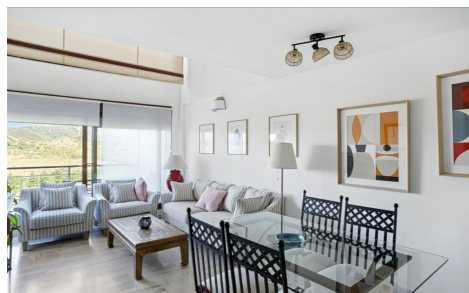

3

2

180m²

N/A

N/A

Elegant West-Facing Duplex Penthouse in Parque Botánico, Benahavis, with Touristica Licence. This spacious and beautifully presented west-facing duplex penthouse offers three well-proportioned bedrooms and breathtaking panoramic views across lush tropical gardens and the peaceful surrounding countryside.

The bright and welcoming living area features a charming fireplace and opens onto a sun-drenched terrace - the perfect spot to relax and enjoy the afternoon light. The property includes a fully equipped kitchen, built-in wardrobes, window shutters, and hot/cold air conditioning for year-round comfort.