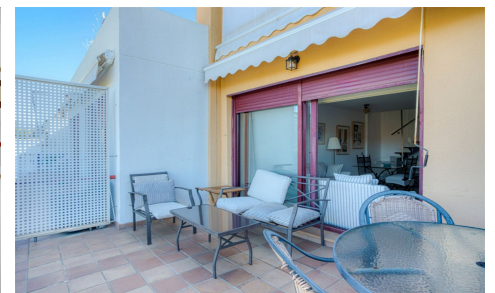

3

2

180m²

N/A

N/A

Elegant West-Facing Duplex Penthouse in Parque Botánico, Benahavis, with Touristica Licence. This spacious and beautifully presented west-facing duplex penthouse offers three well-proportioned bedrooms and breathtaking panoramic views across lush tropical gardens and the peaceful surrounding countryside.

The bright and welcoming living area features a charming fireplace and opens onto a sun-drenched terrace - the perfect spot to relax and enjoy the afternoon light. The property includes a fully equipped kitchen, built-in wardrobes, window shutters, and hot/cold air conditioning for year-round comfort.