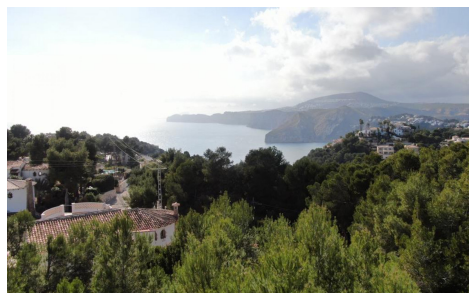

0

0

N/A

2,355m²

N/A

This wonderful double plot is situated in the area of Ambolo on a narrow peninsula that faces south. A prestigious location to build your dream property with spectacular sea views of the Costa Blanca coastline. The views from your pool terrace will be to the south towards the Ifach rock and beyond. The plot is slightly inclined and therefore perfect for the design of a luxury villa that can benefit from the sea views on every level.

Please note that a buyer should have a budget of around 3. 2m€ to buy the plot and complete the construction.

The plot is not overlooked and is south facing, a perfect orientation....(Ask for More Details!)