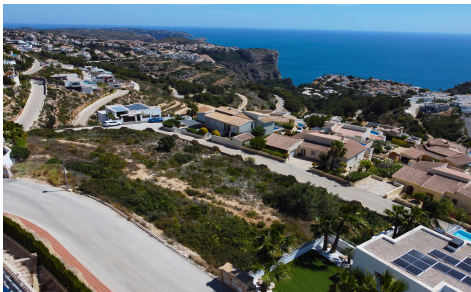

SM21037L

Villa in Benitachell

€2,249,000

3

4

266m²

1,000m²

Villa Altair is situated in the established Lirios de Cumbre del Sol estate. This house features a sleek and contemporary design that integrates seamlessly with Mediterranean nature. Each room is crafted to optimise light and views, creating a perfect harmony between architecture, comfort, and the environment. A home for those who seek peace and quiet without compromising sophistication.;

The villa is designed on three floors, making the most of the slope of the plot. The front door is on the top floor, opening into a spacious and bright daytime area where the living room, dining area, and kitchen form a single, open-plan space that connects to the terrace and infinity pool....(Ask for