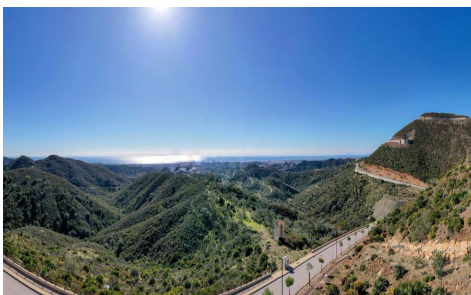

0

0

N/A

2,160m²

N/A

Located in one of the most privileged corners of the Costa del Sol, this spectacular plot offers a unique opportunity for those looking to invest in or develop a high-end project in a rapidly expanding area.

Located frontline to the golf course and lake, within the prestigious Real de la Quinta complex, the plot enjoys a westerly orientation that guarantees stunning sunsets, natural light throughout the day, and completely unobstructed views of the golf course and water, framed by the stunning natural surroundings.

From any point on the plot, you can enjoy a landscape that seems straight out of a postcard: the