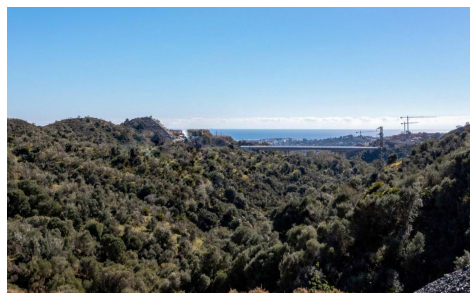

0

0

N/A

4,773m²

N/A

In a privileged location within a luxury development in Real de La Quinta, this exceptional south-facing plot offers unbeatable privacy and absolutely captivating sea views. With a surface area of 4,773 m² and a buildable area of 521.13 m², it is the perfect place to create an exclusive home surrounded by nature and tranquility.

The plot is part of a small community of just five properties, ensuring an intimate and exclusive setting. The Clubhouse is within easy walking distance, the epicenter of a vibrant lifestyle that combines sport, relaxation, and leisure in a unique setting. A 35,000 m² artificial lake with a swimming area and beach is being created in the...(Ask for More Details!)