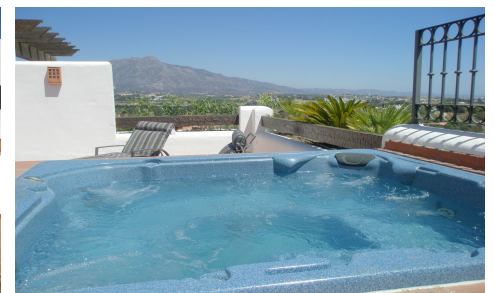

## Apartment in Benahavis

€800,000

3

3

233m<sup>2</sup>

N/A

N/A

Beautiful duplex penthouse located in Atalaya which commands stunning panoramic views of the Mediterranean & La Concha mountain.

Located only a few minutes walk from the local private school, a supermarket, organic cafe & Atalaya Golf Club whilst only being 10 minutes drive to the beach & 15 minutes to Puerto Banus, this property is all about convenience. Set in a secure gated community of only 107 luxury apartments, exclusivity & privacy is assured. There are 28,000m<sup>2</sup> of tropical gardens which are meticulously maintained and provide a calm & natural living environment. There are two large swimming pools which have lovely views to enjoy whilst you swim, plus a fully...(Ask for More