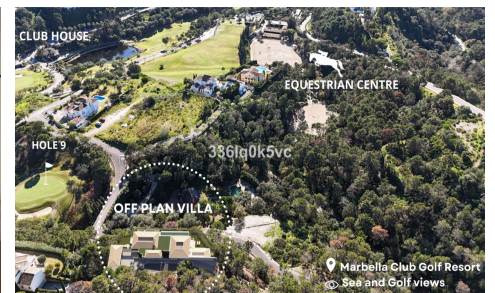

MLS40216H

Villa in Benahavis

€6,300,000

4

6

470m²

1,500m²

New Development: Prices from 6,300,000 ? to 6,300,000 ?. [Beds: 4 - 4] [Baths: 6 - 6] [Built size: 470.00 m2 - 470.00 m2]**Exclusive Off-Plan Villa in Marbella Club Golf Resort** Discover an exceptional off-plan villa in the most tranquil enclave of the prestigious Marbella Club Golf Resort. This prime location offers a harmonious blend of luxury and nature, within walking distance to the equestrian centre, practice range, and the elegant Club House. Set within a fully gated, highly secure community with 24-hour security, CCTV surveillance, and concierge service, this exclusive development ensures privacy and peace of mind. The resort boasts a private golf club, an outstanding equestrian centre, and a...(Ask for More Details!)