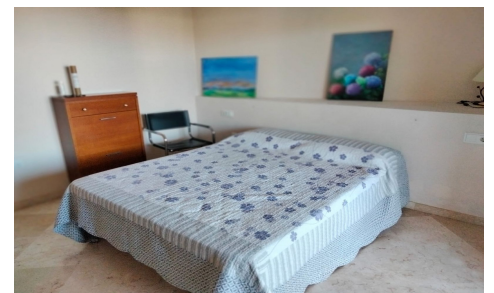

Apartment in Marbella

€385,000

2

2

107m²

N/A

N/A

Discover this beautiful 2-bedroom 'penthouse-like feel' middle-floor apartment perfectly positioned in the prestigious enclave of La Mairena / Elviria Alta on Marbella's sought-after east coast. Surrounded by natural beauty, SEA and mountain views, this elegant residence blends comfort, privacy and Mediterranean sophistication.

Step into a bright and spacious living-dining area, filled with natural light and centred around a cosy fireplace with sea views from terrace and living room- the perfect setting for relaxation or entertaining guests. The master bedroom opens directly onto the terrace and features a private dressing area and a luxurious en-suite bathroom with both a bath and shower. The second bedroom