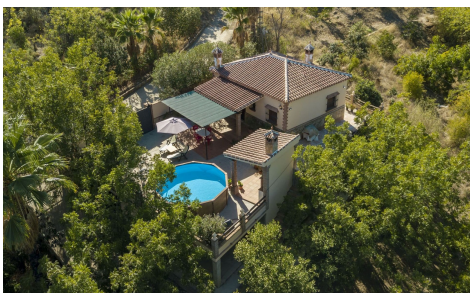

## Country House in Coin

€270,000

2

1

96m<sup>2</sup>

2,600m<sup>2</sup>

N/A

- PLEASE NOTE THE ABOVE GROUND POOL HAS BEEN REMOVED AND ISN'T INCLUDED AS PART OF THE SALE -

Charming and very well-presented country cottage located 8 km (about an 18 minute drive) northwest of Coin, with excellent road access, tarmac all the way except for the last 200 m of solid dirt track.

Set in a lush and peaceful area by the Río Grande, the 2,600 m<sup>2</sup> plot is planted with around 26 mature pecan trees, offering plenty of shade and a truly idyllic atmosphere.

The single-storey house of 96m<sup>2</sup> (interior 68 m<sup>2</sup>) features: