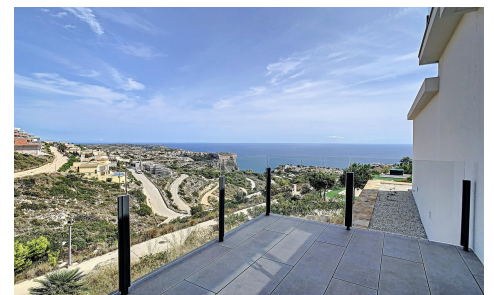

4

3

298m²

905m²

N/A

Discover this exclusive design villa, a perfect blend of tranquility and convenience.

Nestled in a peaceful residential area surrounded by nature, near to the famous Lady Elizabeth School, these stunning villa offer the perfect retreat while being just moments away from the vibrant amenities of Cumbre del Sol, Benitatchell, Moraira, and Javea. Enjoy the best of both worlds a serene environment with easy access to shops, services, and excellent dining and leisure options.

This stunning villa is custom-designed to suit your lifestyle and preferences, villa boasts a private, walled plot, landscaped gardens, a private pool, parking, and a comprehensive design project featuring ambient lighting, underfloor heating, and ducted air conditioning....(Ask for More Details!)