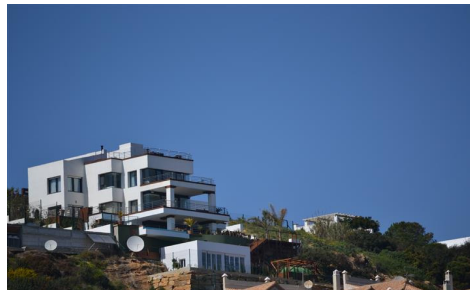

5

5

750m²

1,200m²

N/A

Perched above the beaches of Casares, Manilva, and Sotogrande, this exceptional villa offers uninterrupted panoramic views stretching from Gibraltar to Marbella. Every corner of the property has been designed to bring Mediterranean light and the deep blue horizon into your daily life.

Spread across four levels and crafted by one of the coast's most acclaimed architects, this residence combines contemporary architecture with the highest quality finishes. Its elegant, flowing design integrates spacious, luminous areas created for ultimate comfort and refined living.

The interior is a showcase of luxury: underfloor heating throughout, a private elevator, intelligent home automation, and exquisite details that make every room a masterpiece. Entertainment spaces