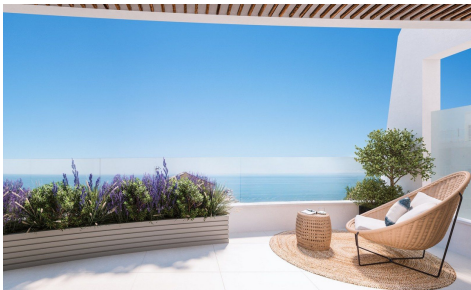

2

2

90m²

N/A

Last few penthouses available and now key ready in a privileged location next to Benalmadena's famous marina. The properties are just steps away from the marina and all of its restaurants, bars and clubs.

The complex consists of 33 homes located in a unique setting with sweeping views. Homes, gardens and communal areas have been designed to blend with the natural surroundings. The swimming pool area is planted with shrubs and tropical plants. Both 2 and 3 bedroom units available with incredible sea and mountain views.

Each property is sold with a home automation system with connectivity to mobile devices. A fully