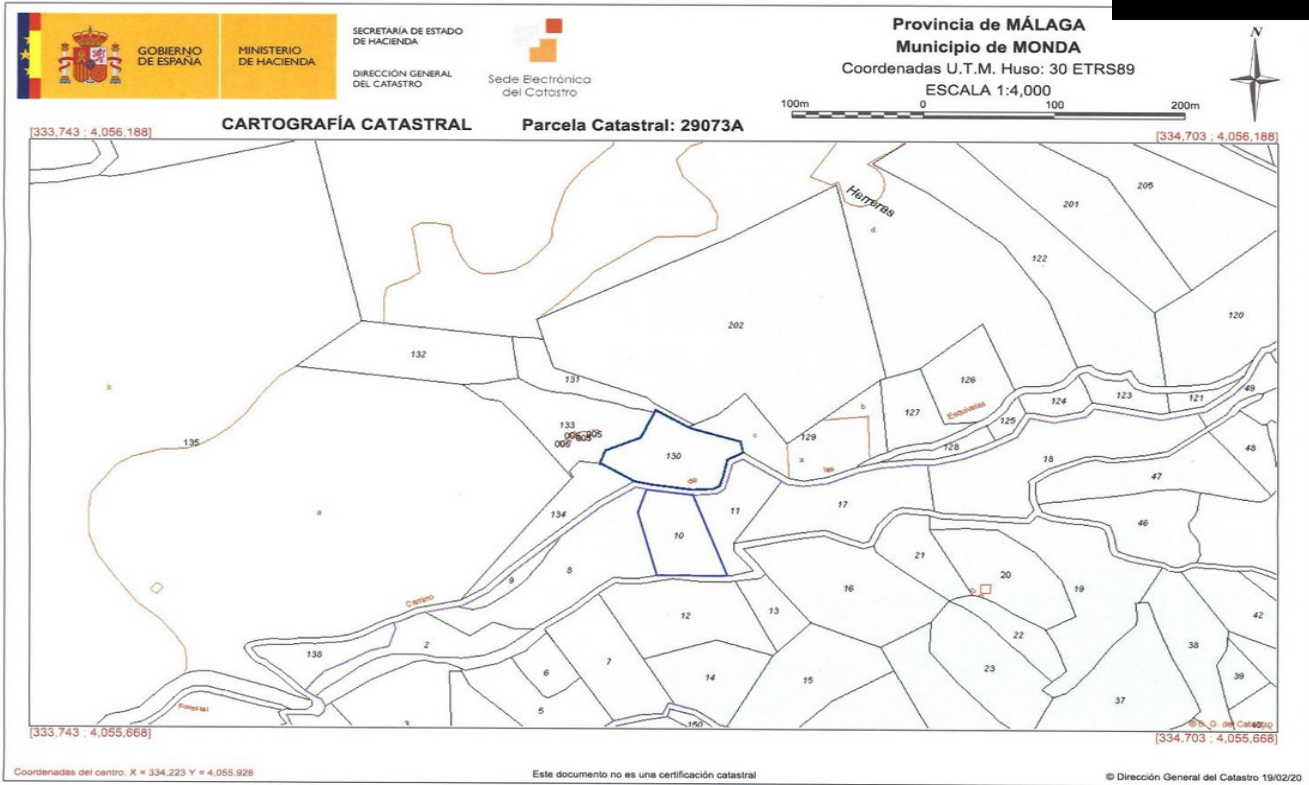

**BC33311ET**

**Land a Plots in Monda €60,000**

0

0

N/A

6,000m<sup>2</sup>

N/A

2942-V For sale rustic plot of 6.000m2 with fruit trees ( almond trees, olive trees and fig tree), with a project to build a warehouse of 50m2, water and electricity can be connected near the plot and it's located in the Esquívelas area and also near the village.