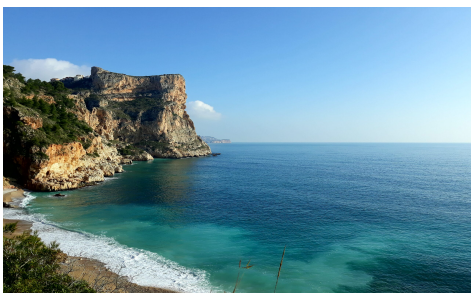

## Villa in Benitachell

€2,720,000

4

5

832m<sup>2</sup>

1,087m<sup>2</sup>

This modern newly built villa is located on the Cumbre del Sol and offers stunning views of the countryside and the sea. The villa is distributed over 3 floors. On the top floor there are 3 double bedrooms each with their own bathroom en suite. Downstairs there is a spacious lounge with dining area, a fully fitted modern kitchen, a laundry room, a guest toilet and the master bedroom with dressing room and bathroom en suite. This villa also has a basement which can be used for various purposes such as a separate guest apartment or a gym. From the spacious partly covered terrace with pool you can enjoy the...(Ask for More Details!)