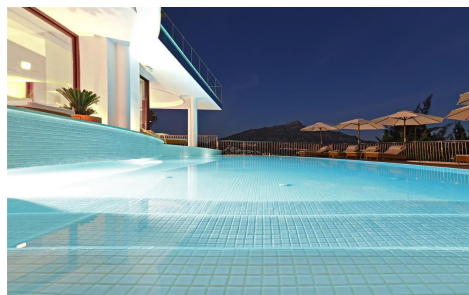

MLS25438B

Villa in Nueva Andalucia

€4,400,000

7

6

455m²

1,445m²

Located in the exclusive Golf Vally in Nueva Andalucía, a 5 min drive from Puerto Banus town centre, as well as to beaches and recreational areas.

This newly renovated villa is built to the highest standard and designed by the renowned architect Angel Taborda, known worldwide for his avant-garde style. When entering this remarkable villa the modern architecture harmonious melt together with a panoramic view over La Concha Mountain, Las Brisas golf and the Mediterranean Sea. You instantly feel at peace while exploring the rest of the beautiful house - divided over 3 levels, having carefully considered the distribution to maximize the light and magnificent views surrounding the property.