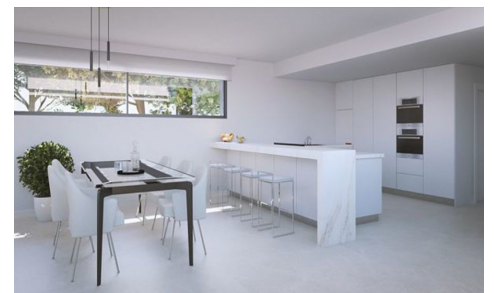

SM56491A

Villa in ALTAONA GOLF

€1,285,000

5

4

336m²

1,000m²

Luxury new build villas at Altaona Golf and Country Village. This model of villa is the Olimpo with 5 bedrooms, 4 bathrooms and a cloakroom with private pool and basement with huge garage and extra rooms. The villa has open plan living, dining and kitchen with double height ceiling and doors out to the pool and garden with a fountain feature. Also on the ground floor is a large entrance hallway and the cloakroom and 1 bedroom with en-suite bathroom. Upstairs are another 4 bedrooms, 2 with en-suite bathrooms and there is a further bathroom. All 5 bedrooms have fitted wardrobes. In the large basement is a garage for about 4 cars, 3 large... (Ask for More Details!)