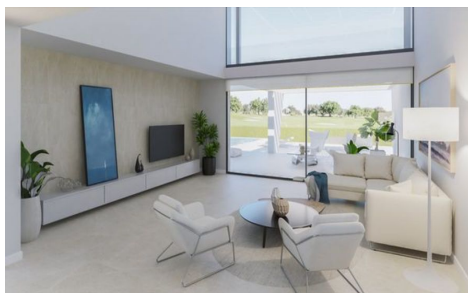

SM56491A

Villa in ALTAONA GOLF

€1,285,000

5

4

336m²

1,000m²

Luxury new build villas at Altaona Golf and Country Village. This model of villa is the Olimpo with 5 bedrooms, 4 bathrooms and a cloakroom with private pool and basement with huge garage and extra rooms. The villa has open plan living, dining and kitchen with double height ceiling and doors out to the pool and garden with a fountain feature. Also on the ground floor is a large entrance hallway and the cloakroom and 1 bedroom with en-suite bathroom. Upstairs are another 4 bedrooms, 2 with en-suite bathrooms and there is a further bathroom. All 5 bedrooms have fitted wardrobes. In the large basement is a garage for about 4 cars, 3 large... (Ask for More Details!)