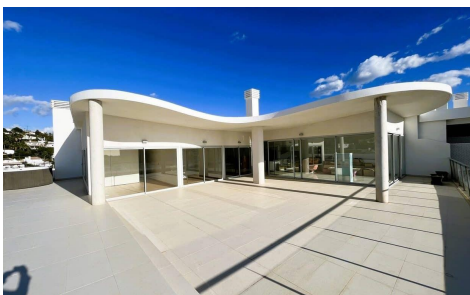

MLS75787C

Penthouse in Benalmadena

€1,249,000

3

3

357m²

N/A

*** STUNNING BUTTERFLY PENTHOUSE WITH HUGE 172SQM TERRACE, SOUTHWEST FACING AND PANORAMIC VIEWS TO THE SEA, FUENGIROLA AND THE MOUNTAIN *** **
 READY TO MOVE IN *** Spacious luxury penthouse ready to move in, with large terrace on one floor. The property has an exterior spa and is in very good condition. Excellent construction qualities. The property stands out for its southwest orientation with the best afternoon sun all year round. The best height of the project. The luxury is latent as you enter through its exclusive lobby with panoramic lift, Business Center for your business meetings and the Sky Lounge that will be the perfect ending to your day...(Ask for More Details!)