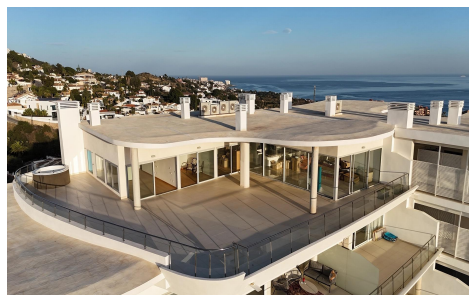

MLS75787C

Penthouse in Benalmadena

€1,249,000

3

3

357m²

N/A

*** STUNNING BUTTERFLY PENTHOUSE WITH HUGE 172SQM TERRACE, SOUTHWEST FACING AND PANORAMIC VIEWS TO THE SEA, FUENGIROLA AND THE MOUNTAIN *** **
 READY TO MOVE IN *** Spacious luxury penthouse ready to move in, with large terrace on one floor. The property has an exterior spa and is in very good condition. Excellent construction qualities. The property stands out for its southwest orientation with the best afternoon sun all year round. The best height of the project. The luxury is latent as you enter through its exclusive lobby with panoramic lift, Business Center for your business meetings and the Sky Lounge that will be the perfect ending to your day...(Ask for More Details!)