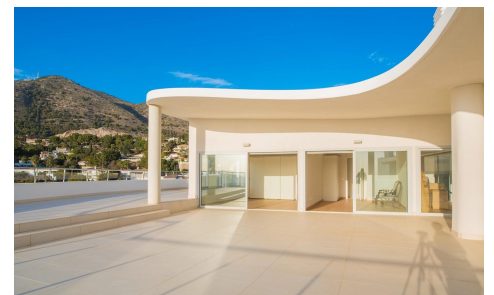

MLS75787C

Penthouse in Benalmadena

€1,249,000

3

3

357m²

N/A

*** STUNNING BUTTERFLY PENTHOUSE WITH HUGE 172SQM TERRACE, SOUTHWEST FACING AND PANORAMIC VIEWS TO THE SEA, FUENGIROLA AND THE MOUNTAIN *** **
 READY TO MOVE IN *** Spacious luxury penthouse ready to move in, with large terrace on one floor. The property has an exterior spa and is in very good condition. Excellent construction qualities. The property stands out for its southwest orientation with the best afternoon sun all year round. The best height of the project. The luxury is latent as you enter through its exclusive lobby with panoramic lift, Business Center for your business meetings and the Sky Lounge that will be the perfect ending to your day...(Ask for More Details!)