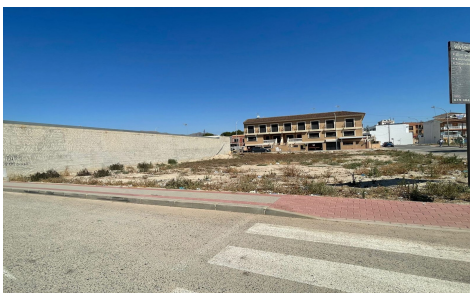

0

0

N/A

890m²

N/A

We present this great opportunity; Urban land with an approximate area of 890m² located in the centre of Rafal close to everything. It is ideal to build in it the house that you have always had in mind or even a business, since it has many possibilities, such as building 7 townhouses (there was a project already created). It is located in a good area of the municipality, with all kinds of services and shops a few meters away, such as schools, supermarkets, pharmacies, banks or medical centre among many others. Do not hesitate to contact us, we will inform you of all the delighted details. A GREAT...(Ask for More Details!)