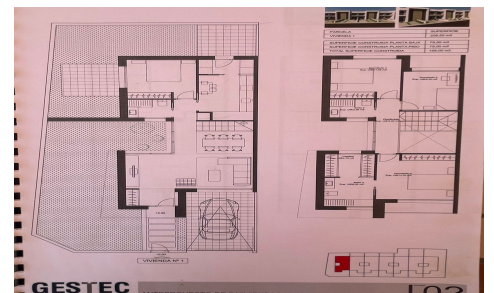

0

0

N/A

890m²

N/A

We present this great opportunity; Urban land with an approximate area of 890m² located in the centre of Rafal close to everything. It is ideal to build in it the house that you have always had in mind or even a business, since it has many possibilities, such as building 7 townhouses (there was a project already created). It is located in a good area of the municipality, with all kinds of services and shops a few meters away, such as schools, supermarkets, pharmacies, banks or medical centre among many others. Do not hesitate to contact us, we will inform you of all the delighted details. A GREAT...(Ask for More Details!)