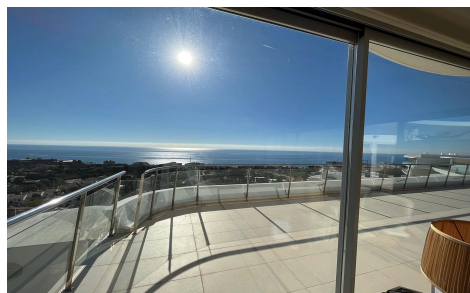

3

3

246m²

N/A

*** STUNNING TURNKEY PENTHOUSE WITH HUGE 116SQM TERRACE, SOUTH FACING AND PANORAMIC VIEWS TO THE SEA, FUENGIROLA AND THE MOUNTAIN *** ** READY TO MOVE IN **

Luxury is latent when entering through its exclusive Lobby with panoramic elevator, Business Center for your work meetings and the Sky Lounge that will be the perfect closing to your day with the contemplation of a starry sky as a ceiling and the Mediterranean Sea in the background.

Spacious penthouse ready to move into with a large terrace on one floor. The house has an outdoor spa and is in very good condition, excellent construction qualities. The property stands out for its