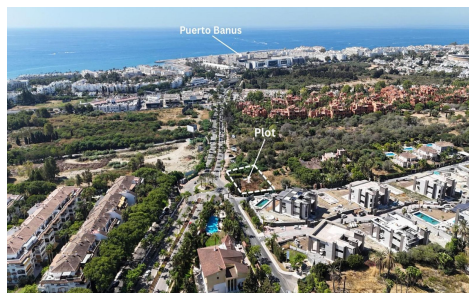

0

0

746m²

1,369m²

N/A

OPPORTUNITY TO BUILD YOUR OWN HOME....One of the last remaining building plots that is on the privileged Rio Verde side of Puerto Banús, and with a licensed project in hand.

Puerto Banus

Atalaya de Rio Verde. Plot with Project and License. Walking distance to Puerto Banus.

A large home built over 746m2 including terraces and pool.

The villa has been designed with a superb roof terrace of 88m2 for long lazy evenings of enjoyment under the Mediterranean skies. The roof terrace is accessible by the elevator, making it a great and easy way to utilise this space.