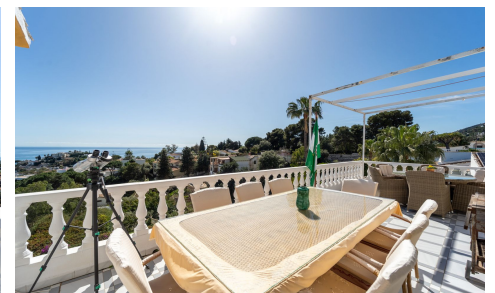

4

3

400m²

1,500m²

N/A

Exclusive Andalusian-Style Villa with Panoramic Sea Views in Torremuelle

Imagine waking up every morning in a magnificent Andalusian-style villa where timeless architecture blends seamlessly with the natural beauty of the Mediterranean surroundings. Set on an expansive plot of approximately 1,500 m², this remarkable property offers an exceptional lifestyle, with breathtaking sea views that can be enjoyed from almost every corner of the home.

Upon arrival, the main entrance is framed by two spacious garages and leads to a charming private terrace designed in the style of a traditional Andalusian courtyard. Surrounded by colourful flower pots and authentic Granada ceramics, this peaceful space invites you to relax and enjoy the tranquil