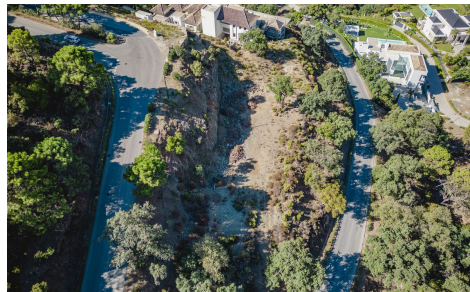

## Land a Plots in Benahavis

€1,295,000

0

0

N/A

3,941m<sup>2</sup>

N/A

West facing plot of 3941m<sup>2</sup> very close to the North entrance of La Zagaleta with views to the beautiful green nature and impressive mountains. Here you can build your dream home in a super secure community (24h armed security) with 2 private 18-hole golf courses, exclusive horse riding club and tennis facilities.