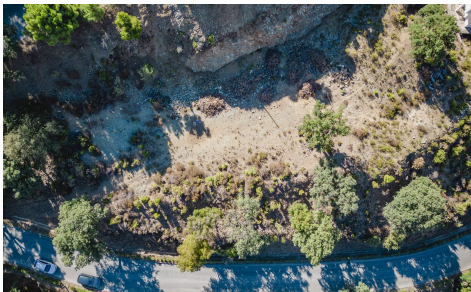

## Land a Plots in Benahavis

€1,295,000

0

0

N/A

3,941m<sup>2</sup>

N/A

West facing plot of 3941m<sup>2</sup> very close to the North entrance of La Zagaleta with views to the beautiful green nature and impressive mountains. Here you can build your dream home in a super secure community (24h armed security) with 2 private 18-hole golf courses, exclusive horse riding club and tennis facilities.