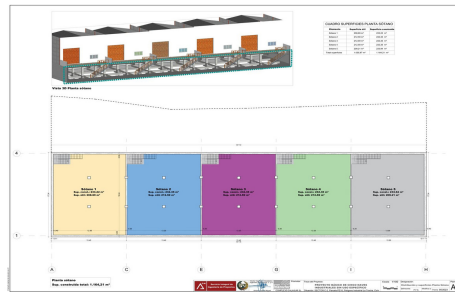

0

0

400m²

N/A

N/A

Unique opportunity in La Trocha Industrial Estate, Coín!

New construction industrial warehouse for sale with 400 m² built.

The warehouse has two spacious and functional rooms, a first floor with 167m and a basement of 233m, ideal for various industrial or logistical activities.

Its strategic location at street level in one of the most sought-after industrial estates in the area. Ensures excellent visibility and accessibility.

Don't miss this opportunity and contact us for more information!