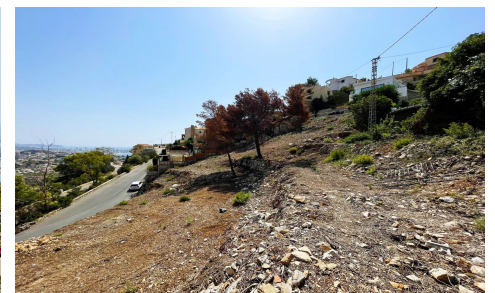

0

0

N/A

829m²

N/A

Plot in Calpe - Maryvilla - Costa Blanca ????

Located in the peaceful and exclusive Maryvilla residential area, this 815 m² plot offers stunning panoramic sea views ????

and a privileged location to build the home of your dreams. Surrounded by nature and with an ideal orientation, it combines privacy, proximity to the sea, and quick access to all services in Calpe.

Key features:

???? Spectacular sea and coastal views

???? Peaceful and secure residential area