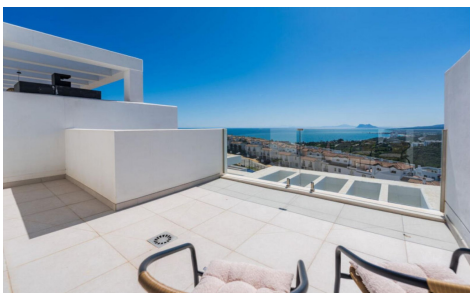

4

3

160m²

N/A

N/A

Elegant Townhouse with Panoramic Sea Views!

Discover exceptional living in this stunning townhouse within the sought-after urbanisation where breathtaking panoramic views stretch across the Mediterranean Sea to Gibraltar and the Atlas Mountains of Morocco.

Designed for comfort, privacy, and modern Mediterranean living, this home offers the perfect balance between tranquility and convenience.

Ideally located in a peaceful natural setting, the property is just minutes from the beach, local shops, restaurants, and the prestigious Sotogrande marina, while the vibrant town of Estepona is only a