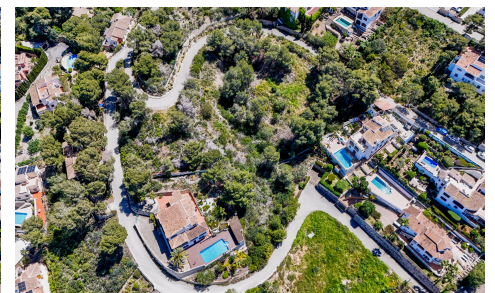

0

0

1m²

3,238m²

N/A

Nestled in the sought-after Costa Nova Panorama area of Jávea, these two urban plots are being sold together, offering a total of 3,238 m² of prime real estate. Positioned in an elevated location, the plots provide breathtaking sea views, making them an ideal setting for building a luxury villa or investment project.

Key Features:

Total Size: 3,238 m² (sold together)

Prime Location: Costa Nova Panorama, Jávea

Spectacular Sea Views