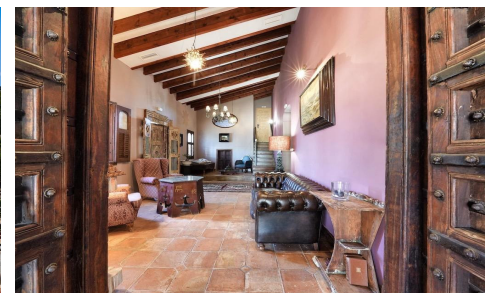

4

3

350m²

13,700m²

N/A

Opportunity to live in a unique place and with the possibility of having your own business.. In front of the La Pedrera reservoir, we offer you an impressive independent Chalet on a plot of 13,700 meters and with a house of 320 meters with stunning views of the reservoir.. This impressive house is distributed on two floors with two living rooms with fireplace, one of them very large of 85 m2, kitchen with its island, 4 bedrooms, 3 bathrooms, 1 toilet, solarium and a large porch overlooking the orange trees, large terrace with barbecue and pool of 15 x 7 m, facing the lake.. There is possibility to expand the...(Ask for More Details!)