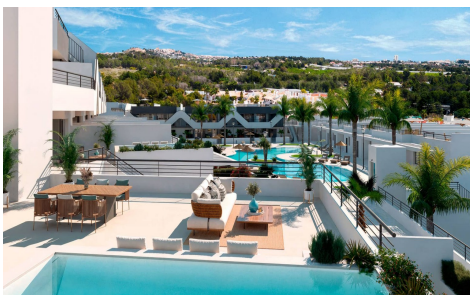

MLS86326Q

Apartment in Alfaz del Pi

€293,000

2

2

97m²

N/A

Discover Alfaz Essence, an incredible apartment development in Alfaz del Pi, where the Mediterranean light, nature, and the sea come together in harmony. Located on an elevated location, Alfaz Essence offers a tranquil and well-maintained environment, ideal for those who value well-being.

Prices starting from €289,000.

Most units come with either a private garden or solarium, perfect for enjoying the outdoors in a private and peaceful atmosphere. For those seeking an even more exclusive experience, there is the option to add a jacuzzi or private pool. In addition, every property includes a private parking