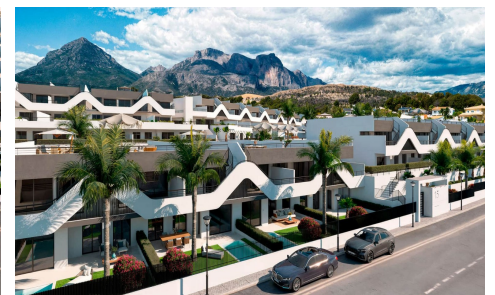

MLS86326Q

Apartment in Alfaz del Pi

€274,000

2

2

97m²

N/A

Discover Alfaz Essence, an incredible apartment development in Alfaz del Pi, where the Mediterranean light, nature, and the sea come together in harmony. Located on an elevated location, Alfaz Essence offers a tranquil and well-maintained environment, ideal for those who value well-being.

Prices starting from €289,000.

Most units come with either a private garden or solarium, perfect for enjoying the outdoors in a private and peaceful atmosphere. For those seeking an even more exclusive experience, there is the option to add a jacuzzi or private pool. In addition, every property includes a private parking