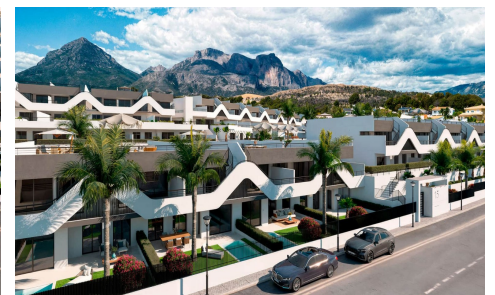

MLS86326Q

Apartment in Alfaz del Pi

€293,000

2

2

97m²

N/A

Discover Alfaz Essence, an incredible apartment development in Alfaz del Pi, where the Mediterranean light, nature, and the sea come together in harmony. Located on an elevated location, Alfaz Essence offers a tranquil and well-maintained environment, ideal for those who value well-being.

Prices starting from €289,000.

Most units come with either a private garden or solarium, perfect for enjoying the outdoors in a private and peaceful atmosphere. For those seeking an even more exclusive experience, there is the option to add a jacuzzi or private pool. In addition, every property includes a private parking