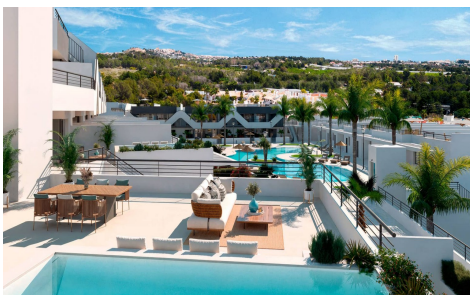

MLS86326Q

Apartment in Alfaz del Pi

€274,000

2

2

97m²

N/A

Discover Alfaz Essence, an incredible apartment development in Alfaz del Pi, where the Mediterranean light, nature, and the sea come together in harmony. Located on an elevated location, Alfaz Essence offers a tranquil and well-maintained environment, ideal for those who value well-being.

Prices starting from €289,000.

Most units come with either a private garden or solarium, perfect for enjoying the outdoors in a private and peaceful atmosphere. For those seeking an even more exclusive experience, there is the option to add a jacuzzi or private pool. In addition, every property includes a private parking