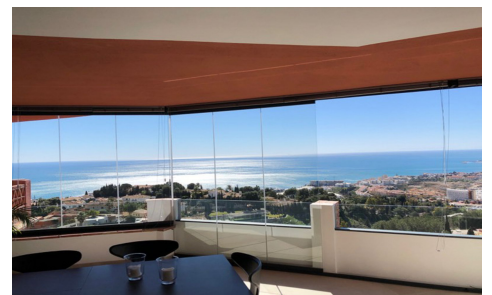

3

3

180m²

N/A

N/A

Designer penthouse with panoramic views

This apartment has Tourist License.

Wake up to endless Mediterranean light in this stunning duplex penthouse, where space, comfort and panoramic sea views come together in one of Benalmádena's most sought-after communities. Designed for modern coastal living, this home welcomes you with an open, sun-drenched layout that blends indoor elegance with true outdoor living.

The spacious living area flows seamlessly into what feels like a large terrace lounge. Thanks to top-quality fully-retractable glass curtains, the space can be enjoyed as an extension of the living