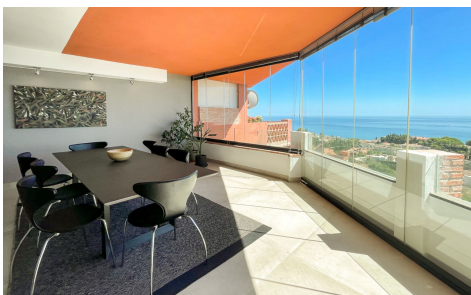

3

3

180m²

N/A

N/A

Designer penthouse with panoramic views

This apartment has Tourist License.

Wake up to endless Mediterranean light in this stunning duplex penthouse, where space, comfort and panoramic sea views come together in one of Benalmádena's most sought-after communities. Designed for modern coastal living, this home welcomes you with an open, sun-drenched layout that blends indoor elegance with true outdoor living.

The spacious living area flows seamlessly into what feels like a large terrace lounge. Thanks to top-quality fully-retractable glass curtains, the space can be enjoyed as an extension of the living