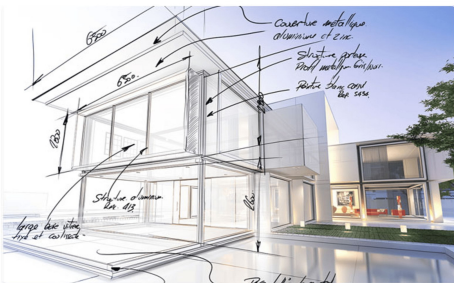

BC67658JU

Land a Plots in Benalmadena **€603,000**

0

0

N/A

2,000m²

N/A

Exclusive plot in Rancho Santa Monica, Benalmadena - Luxury, privacy and a safe investment. Imagine waking up every morning enveloped in the calm of nature, with the sound of the breeze and breathtaking views. This spectacular plot of 2,000 m², located in the prestigious private urbanization Rancho Santa Monica in Benalmadena, is the perfect opportunity to build the villa of your dreams or make a smart and safe investment in one of the most coveted areas of the Costa del Sol.

Privileged location: between sea and mountains

Located in an incomparable natural environment, this plot offers panoramic views of the Mediterranean Sea and the mountains that surround the area. It is a place...(Ask for More Details!)