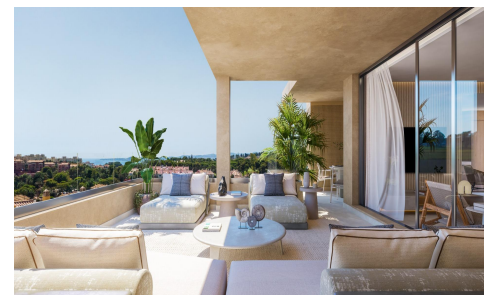

MLS44289F

**Apartment in Benalmadena**

**€980,000**

3

3

162m<sup>2</sup>

N/A

\*\*\* EXCLUSIVE BRAND NEW CORNER PENTHOUSE WITH 3 BEDROOMS AND 3 BATHROOMS WITH A 45SQM SOUTH FACING TERRACE AND VIEWS OF THE GOLF AND THE SEA !!! . \*\*\* 112 EXCLUSIVE 2 & 3 BEDROOM BRAND NEW APARTMENTS AND PENTHOUSES. ENJOY LARGE SOUTH-FACING TERRACES WITH SEAVIEWS, THE GOLF COURSE, THE BEACH, AND COSTA DEL SOL !!! . ( \*\*\* SEE FLOORPLAN BETWEEN THE PHOTOS \*\*\* ). \*\*\* IF THIS PROPERTY DOES NOT FIT YOU, ASK US ABOUT OTHER TYPES !!! . This exclusive new residential complex invites you to enjoy modern living imbued with traditional Andalusian charm, all within a community designed for those who value quality and natural beauty, where every day...(Ask