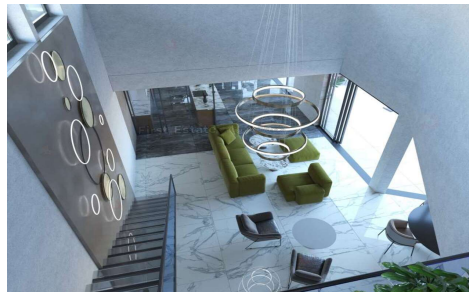

MLS58662E

Villa in Benitachell

€1,550,000

4

4

451m²

800m²

Modern design, incredible sea view, double lighting, stylish elements in the interior, and waterfall pool makes this development very special. The villa is based on a large plot with its own garden, swimming pool, and lounge area. The first floor includes 2 bedrooms, 2 bathrooms which are connected to the terrace with a pool. On the ground floor, the villa has a large living room, kitchen-dining room, guest bedroom, 2 bathrooms, and a big terrace with a swimming pool. On the second ground floor, the project has a guest apartment with its own bathroom and a storeroom. Great location, amazing views, and high-quality standards.