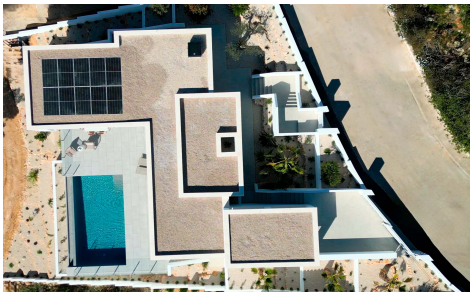

MLS92249W

Villa in Benitachell

€1,300,000

4

5

215m²

813m²

Located in the prestigious residential area of Cumbre del Sol, this elegant villa combines contemporary architecture with a strong connection to the Mediterranean surroundings and native vegetation, offering open views and a desirable southwest orientation. It is designed to maximise light, space and the connection between indoor and outdoor areas. The property is distributed over two levels, with the main living area located entirely on the upper floor, offering the convenience of single-level living. This level includes three double bedrooms, one of them with en-suite bathroom and direct access to the terrace. The living room, dining area and kitchen are arranged in an open-plan layout, with generous proportions and direct access to...(Ask for More Details!)