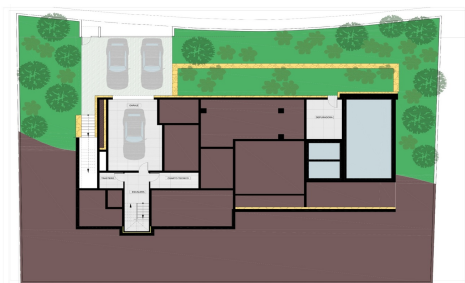

IM36535C

Villa in Javea

€1,195,000

3

2

300m²

1,000m²

Exquisite Villa with Premium Amenities This distinguished villa showcases a sophisticated blend of contemporary architecture and functional design. Boasting 300 m² of living space on a generous 1,000 m² plot, this property presents an ideal residential solution for discerning families or individuals seeking premium accommodation.

Interior Excellence The villa comprises three meticulously appointed bedrooms, each bathed in natural light and offering serene garden views. These private retreats feature bespoke styling to ensure optimal comfort. The property includes two modern bathrooms with high-end fixtures and ergonomic layouts, enhancing daily convenience.