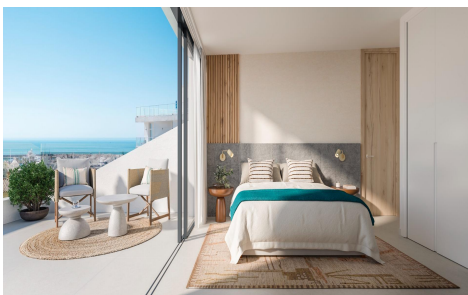

MLS21521Q

Apartment in Benalmadena

€1,038,000

2

2

114m²

N/A

*** PENTHOUSE WITH BEAUTIFUL VIEWS OF THE SEA AND THE BAY OF PUERTO MARINA. A GEM !!! *** LUXURY LIVING BY THE SEA. YOUR GATEWAY TO COASTAL PARADISE OF PUERTO MARINA !!! Looking for your dream home by the stunning Costa del Sol?. Look no further!. An unparalleled opportunity to indulge in luxurious coastal living just a few steps from the Benalmadena Harbour. Located in the middle of the vibrant center of Benalmádena and next to its picturesque port, Puerto Marina, this new development offers the perfect mix of city and seaside luxury. A distinguished project that will house 33 apartments with one, two and three bedrooms, where elegance...(Ask for More Details!)