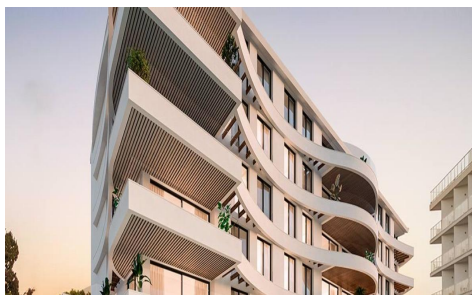

MLS46551Z

Apartment in Benalmadena

€858,000

3

2

152m²

N/A

*** LUXURY LIVING BY THE SEA. YOUR GATEWAY TO COASTAL PARADISE OF PUERTO MARINA !!! Looking for your dream home by the stunning Costa del Sol?. Look no further!. An unparalleled opportunity to indulge in luxurious coastal living just a few steps from the Benalmadena Harbour. Located in the middle of the vibrant center of Benalmádena and next to its picturesque port, Puerto Marina, this new development offers the perfect mix of city and seaside luxury. A distinguished project that will house 33 apartments with one, two and three bedrooms, where elegance blends with the horizon. 33 Apartments with 1, 2 and 3 bedrooms. Spectacular panoramic views of the...(Ask for More Details!)