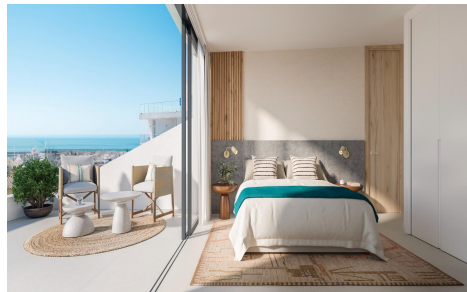

MLS47783C

Apartment in Benalmadena

€805,000

2

2

110m²

N/A

*** LUXURY LIVING BY THE SEA. YOUR GATEWAY TO COASTAL PARADISE OF PUERTO MARINA !!! Looking for your dream home by the stunning Costa del Sol?. Look no further!. An unparalleled opportunity to indulge in luxurious coastal living just a few steps from the Benalmadena Harbour. Located in the middle of the vibrant center of Benalmádena and next to its picturesque port, Puerto Marina, this new development offers the perfect mix of city and seaside luxury. A distinguished project that will house 33 apartments with one, two and three bedrooms, where elegance blends with the horizon. 33 Apartments with 1, 2 and 3 bedrooms. Spectacular panoramic views of the...(Ask for More Details!)