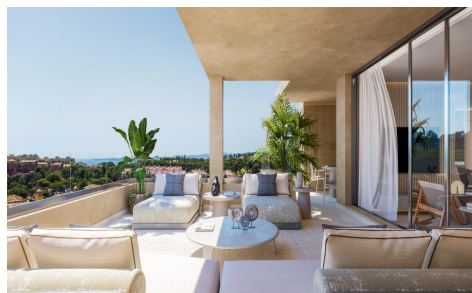

MLS64452D

Apartment in Benalmadena

€960,000

3

3

163m²

N/A

*** EXCLUSIVE BRAND NEW PENTHOUSE WITH 3 BEDROOMS AND 3 BATHROOMS WITH A 45SQM SOUTH FACING TERRACE AND VIEWS OF THE GOLF AND THE SEA !!! . *** 112 EXCLUSIVE 2 & 3 BEDROOM BRAND NEW APARTMENTS AND PENTHOUSES. ENJOY LARGE SOUTH-FACING TERRACES WITH SEAVIEWS, THE GOLF COURSE, THE BEACH, AND COSTA DEL SOL !!! . (*** SEE FLOORPLAN BETWEEN THE PHOTOS ***). *** IF THIS PROPERTY DOES NOT FIT YOU, ASK US ABOUT OTHER TYPES !!! . This exclusive new residential complex invites you to enjoy modern living imbued with traditional Andalusian charm, all within a community designed for those who value quality and natural beauty, where every day