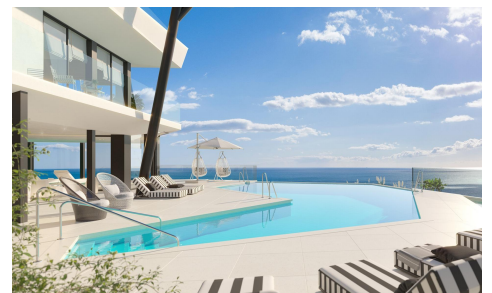

MLS37452B

Penthouse in Fuengirola

€2,869,000

4

4

446m²

N/A

*** ONE OF THE BEST PENTHOUSES IN THE DEVELOPMENT. THE ULTIMATE EXPRESSION OF LUXURY AND EXCLUSIVITY 200 METERS FROM THE BEACH !!!. *** MAJESTIC CORNER PENTHOUSE, ON A SINGLE FLOOR. 264SQM OF SPACIOUS LIVING AREA PLUS A 182SQM TERRACE, INCLUDING ITS OWN POOL, TO ENJOY PANORAMIC SEA VIEWS, SPLENDID SUNRISE, AND MAGNIFICENT SUNSETS GIVEN ITS DIFFERENT ORIENTATIONS SURROUNDING THE HOUSE !!!. (**See floorplan between the photographs**). *** PLUS STORAGE AND 2 PARKING SPACES INCLUDED IN THE PRICE !!!. Pininfarina Architecture has developed the interior design project, elevating this Sky Villa to the top of luxury and exclusivity. The