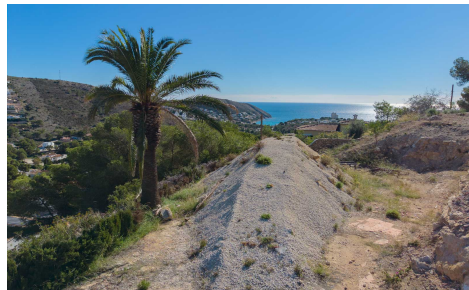

5

5

706m²

1,835m²

Exclusive designer villa located in Moraira, near El Portet, with spectacular panoramic views of the sea and the surrounding natural landscape. The villa combines contemporary architecture and Mediterranean elegance through clean lines and spacious, bright rooms. Distributed over two floors, the ground floor features a garage, wine cellar, gym, large entrance hall, and bedrooms with views of the landscape. The upper floor houses the main bedrooms with en-suite bathrooms and a large open-plan space of over 90 m² that integrates the kitchen, dining room, and living room with a stunning 180° panoramic view of the sea. From this room, there is access to a wrap-around terrace and an open porch of over 50... (Ask for More Details!)