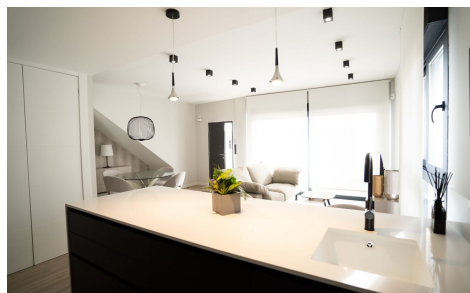

MLS52082Z

Town House in Punta Prima

€360,000

3

2

78m²

140m²

Innova Beach in Punta Prima. Innova Beach is a new residential development consisting of homes located close to the beach (within walking distance, approximately 800 m - 1 km) in the popular coastal town of Punta Prima. The project offers various types of residential units with modern designs and shared communal facilities. Residential Innova Beach 5 is a brand new development of 2/3 bedroom, 2 bathroom luxurious apartments located in Punta Prima, a short walk from a host of amenities and the blue flag beaches. This gated exclusive development has stunning landscaped gardens complete with swimming pool, outdoor gym, children's play area, jacuzzi and children's pool. Each property is finished to the... (Ask for More Details!)